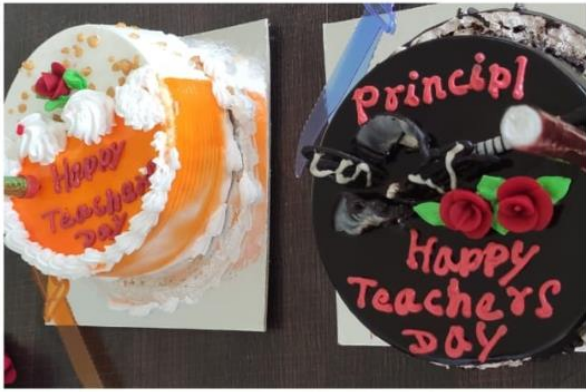

1 STUDENT 1 TREE PROGRAM AT OJAS COLLEGE OF PHYSIOTHERAPY, JALNA on 11th June 2022

**2nd yr. BPTH STUDENT CELEBRATED YOGA DAY ON 21st JULY 2022
AT OJAS COLLEGE OF PHYSIOTHERAPY, JALNA**

21 JUNE 2022 INTERNATIONAL YOGA DAY CELEBRATION AT OJAS COLLEGE OF PHYSIOTHERAPY, JALNA

SWACHH BHARAT MISSION, SWACHH BHARAT ABHIYAN, OR CLEAN INDIA MISSION WAS CELEBRATED BY OJAS COLLEGE OF PHYSIOTHERAPY, JALNA ON 2ND OCTOBER 2022.

Birthday celebration

Teachers day celebration

WORLD PHYSIOTHERAPY DAY ✨
8 SEP 2022